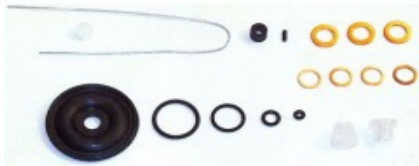

GASKET KIT DPA MECHANICAL IVECO SOFIM
7135-113 CAV

GASKET KIT DPA MECHANICAL TYPE
7135-70 CAV

GASKET KIT DPC ROTO/D/REF
9109-220 CAV
9109-013A CAV

**GASKET KIT DPS
7135-122 CAV**

**GASKET KIT DPS BOOST CONTROL
7135-125 CAV**