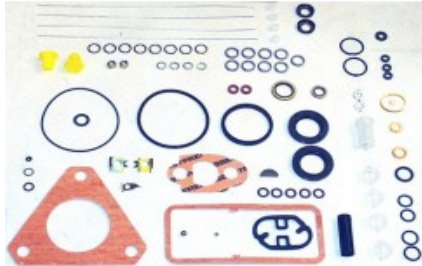

FEED PUMP KIT
2.447.010.017 BOSCH

FEED PUMP KIT TYPE FP/K
2.447.010.011 BOSCH

GASKET KIT CAV DPA MECHANICAL
7135-70S CAV.

GASKET KIT DPA HYDRAULIC STANDARD
7135-114 CAV

GASKET KIT DPA MECHANICAL FIAT-TRAX
7135-112 CAV