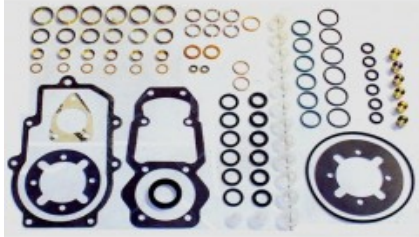

GASKET KIT EP.. VE TYPE ROTARY PUMP (OIL SEAL 20X30X7) REF /
JAPAN
0.960.100.300 BOSCH

GASKET KIT EP/VA.. C BOSCH
1.467.010.036 BOSCH

GASKET KIT MERCEDES-MAN (mm13)

GASKET KIT MERCEDES-MAN (mm13)
MERC. AA44030740059 + O-RING 3362640239

GASKET KIT MERCEDES-MAN (mm9)

14.740-1

GASKET KIT MERCEDES-MAN (mm9)
MERC. AA44020740059 + O-RING 3362640239

GASKET KIT PE ... 6MW TYPE S / 10.11.15
1 417 010 008 BOSCH

GASKET KIT PE ... 6P TYPE 8000
2 417 010 021 BOSCH