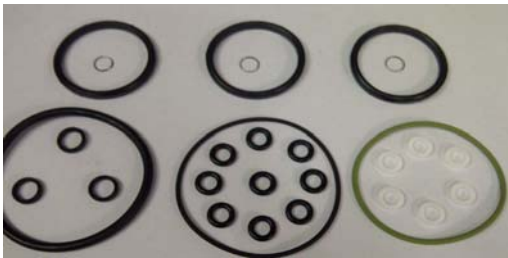

REPAIR KIT WEIGHT
1 467 010 054

SEAL KIT DPC
9109-181 DELPHI

SPECIAL GASKET KIT PE.. 6P TYPE 7100=7800 BOSCH
2.417.010.010 BOSCH

SPECIAL REPAIR KIT EP/VE PUMP OIL SEAL 17X28X7 + 20X30X7 +
20X31X7 FOR PUMP-BOSCH-ZEXEL-N/DENSO
ZEXEL
BOSCH
N/DENSO