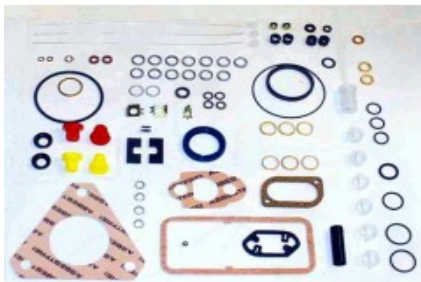

INTERNATIONAL FUEL INJECTION EXPORTS

Gasket Repair Kits

Our brand packing photo

COMPLETE KIT FOR REPAIR FILTER CAV

COMPLETE KIT FOR REPAIR FILTER PURFLUX

**COVER FILTER KIT TYPE TURBO STAR
8.124.210 IVECO**

FEED PUMP KIT
2.447.010.017 BOSCH

FEED PUMP KIT TYPE FP/K
2.447.010.011 BOSCH

GASKET KIT CAV DPA MECHANICAL
7135-70S CAV.

GASKET KIT DPA HYDRAULIC STANDARD
7135-114 CAV

GASKET KIT DPA MECHANICAL FIAT-TRAX
7135-112 CAV

REPAIR KIT WEIGHT
1 467 010 054

SEAL KIT DPC
9109-181 DELPHI

SPECIAL GASKET KIT PE.. 6P TYPE 7100=7800 BOSCH
2.417.010.010 BOSCH

SPECIAL REPAIR KIT EP/VE PUMP OIL SEAL 17X28X7 + 20X30X7 +
20X31X7 FOR PUMP-BOSCH-ZEXEL-N/DENSO
ZEXEL
BOSCH
N/DENSO