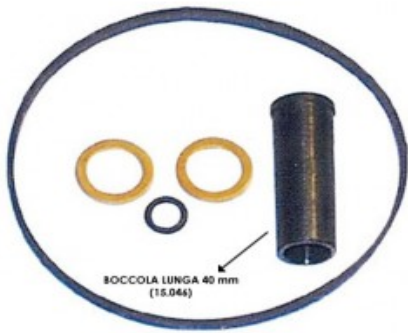

RAPAIR KIT ROTARY PUMP TYPE BOSCH VE