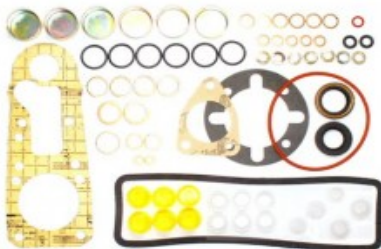

REPAIR KIT FOR VACUUM PUMPS BCD
7321/7320-2

REPAIR KIT GOV / P TYPE K

REPAIR KIT GOV TYPE RQV
2 427 010 048 BOSCH

REPAIR KIT GOV TYPE RQV CHEAP

REPAIR KIT GOV TYPE RQV MACK

REPAIR KIT GOV/P TYPE RQ=RQV BOSCH
1.427.010.002 BOSCH