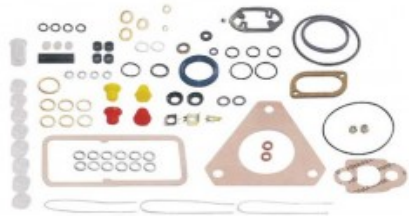

GASKET KIT DPA MECHANICAL TYPE
7135-70 CAV