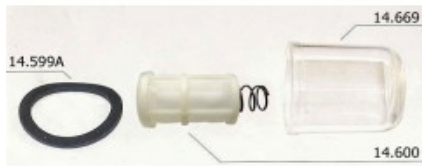

INTERNATIONAL FUEL INJECTION EXPORTS

Gasket Repair Kits

Our brand packing photo

COMPLETE KIT FOR REPAIR FILTER CAV

COMPLETE KIT FOR REPAIR FILTER PURFLUX

**COVER FILTER KIT TYPE TURBO STAR
8.124.210 IVECO**