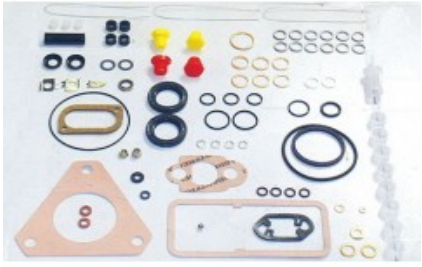

FEED PUMP KIT
2.447.010.017 BOSCH

FEED PUMP KIT TYPE FP/K
2.447.010.011 BOSCH

GASKET KIT CAV DPA MECHANICAL
7135-70S CAV.

GASKET KIT DPA HYDRAULIC STANDARD
7135-114 CAV

GASKET KIT DPA MECHANICAL FIAT-TRAX
7135-112 CAV