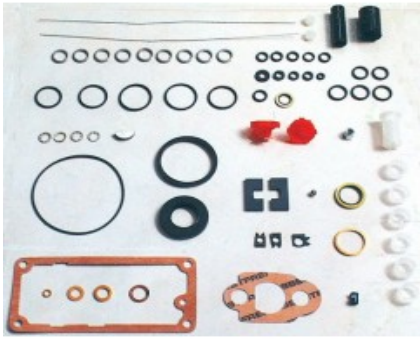

FEED PUMP KIT
2.447.010.017 BOSCH

FEED PUMP KIT TYPE FP/K
2.447.010.011 BOSCH

GASKET KIT CAV DPA MECHANICAL
7135-70S CAV.

GASKET KIT DPA HYDRAULIC STANDARD
7135-114 CAV

GASKET KIT DPA MECHANICAL FIAT-TRAX
7135-112 CAV

GASKET KIT DPA MECHANICAL IVECO SOFIM
7135-113 CAV

GASKET KIT DPA MECHANICAL TYPE
7135-70 CAV

GASKET KIT DPC ROTO/D/REF
9109-220 CAV
9109-013A CAV

**GASKET KIT DPS
7135-122 CAV**

**GASKET KIT DPS BOOST CONTROL
7135-125 CAV**

GASKET KIT EP.. VE TYPE ROTARY PUMP (OIL SEAL 20X30X7) REF /
JAPAN
0.960.100.300 BOSCH

GASKET KIT EP/VA.. C BOSCH
1.467.010.036 BOSCH

GASKET KIT MERCEDES-MAN (mm13)

GASKET KIT MERCEDES-MAN (mm13)
MERC. AA44030740059 + O-RING 3362640239

REPAIR KIT WEIGHT
1 467 010 054

SEAL KIT DPC
9109-181 DELPHI

SPECIAL GASKET KIT PE.. 6P TYPE 7100=7800 BOSCH
2.417.010.010 BOSCH

SPECIAL REPAIR KIT EP/VE PUMP OIL SEAL 17X28X7 + 20X30X7 +
20X31X7 FOR PUMP-BOSCH-ZEXEL-N/DENSO
ZEXEL
BOSCH
N/DENSO