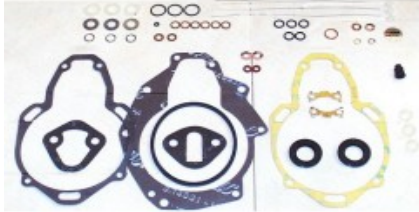

GASKET KIT SIMMS MECHANICAL SP GE.. 3A
506-804 SIMMS
506-805 SIMMS