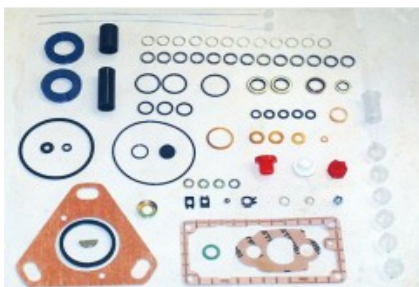

**GASKET KIT DPS PERKINS / CUMMINS
7135-124 CAV**