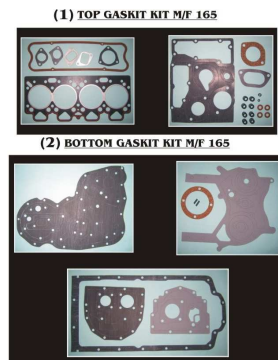

JOHN DEERE

IFI G 015

ENGINE KIT LEYLAND BMC

MBC

IFI G 016

ENGINE KIT LEYLAND BMC

MBC 730

IFI G 017