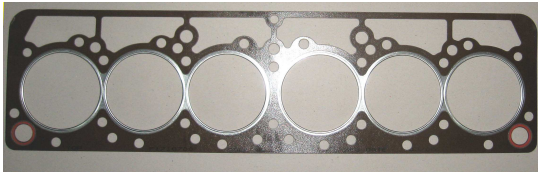

IFI G 008

**CYLINDER HEAD GASKET
F1716700**

UNIVERSAL

IFI G 009