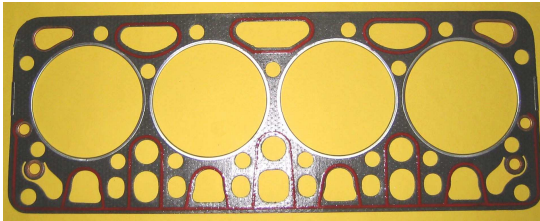

MTZ 280

IFI G 025

HEAD GASKET

UNIVERSAL

IFI G 026

**INTERNATIONAL
HARVESTOR TRACTOR,
CASE II**

CASE II

IFI G 027