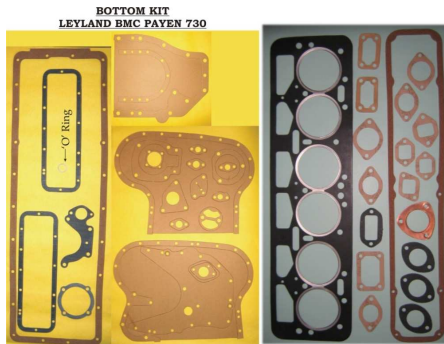

JOHN DEERE

IFI G 015

ENGINE KIT LEYLAND BMC

MBC

IFI G 016

ENGINE KIT LEYLAND BMC

MBC 730

IFI G 017