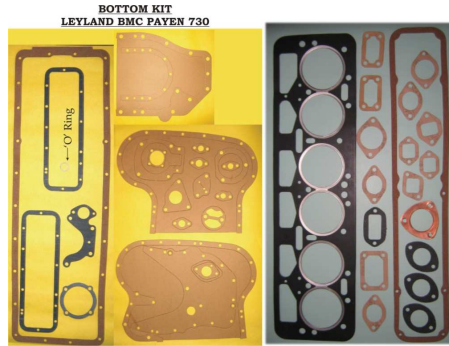

IFI G 015

ENGINE KIT LEYLAND BMC

MBC

IFI G 016