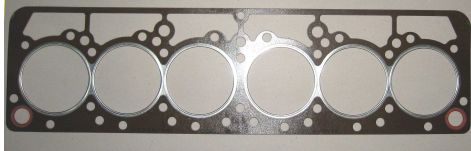

CATERPILLAR

IFI G 008

**CYLINDER HEAD GASKET
F1716700**

UNIVERSAL

IFI G 009

**CYLINDER HEAD GASKET
F1716701**

UNIVERSAL

IFI G 010

**GASKET FOR TRACTOR
3 CYLINDER**

FIAT

IFI G 011

ENGINE GASKET KIT 1312

UNIVERSAL

ENGINE KIT
TATA 697/1510/1516/1612
Part No. : 252599000103

IFI G 012

**ENGINE GASKET KIT
697/1510/1516/1612
OME NO.:- 2525990000103**